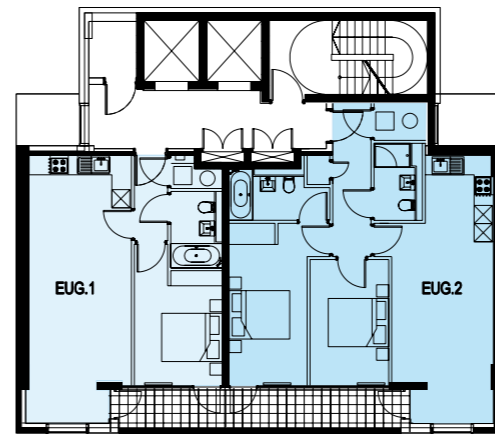

Upper Ground Floor Block E & F

Private Sale

- 1 Bedroom Apartment
- 2 Bedroom Apartment
- Commercial Unit

Block	Floor	Unit No	Bedroom One	Bedroom Two	Living & Kitchen	Unit Size (sq m)	Unit Size (sq ft)
E	UG	EUG.1	2.90 x 4.70	-	3.50 x 7.40	52.50	565
E	UG	EUG.2	4.60 x 5.50	2.55 x 4.30	3.35 x 7.50	74.60	803

Floorplan is indicative only and not to scale.