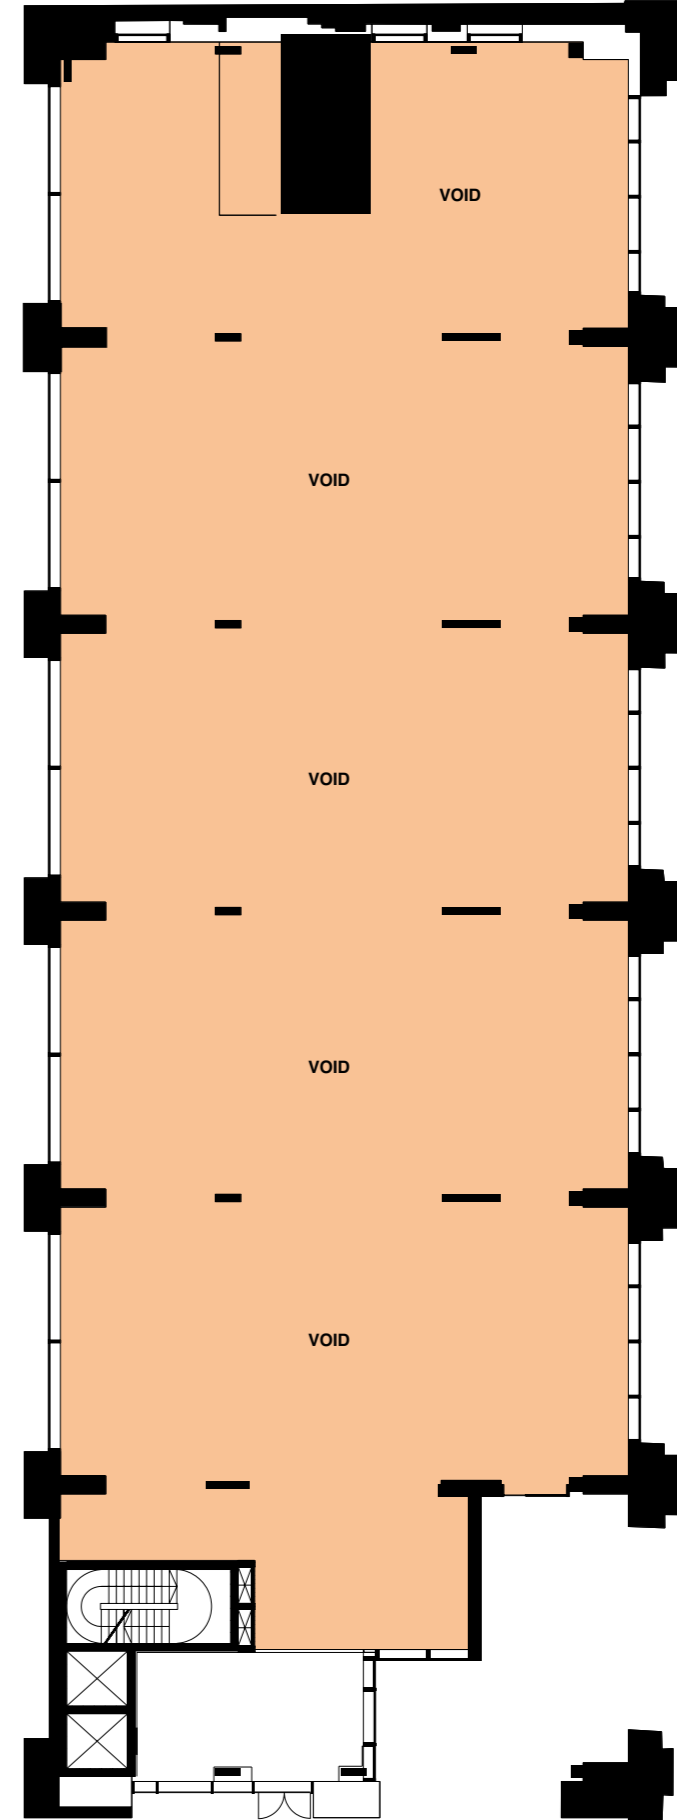

Upper Ground Floor Block E & F

Private Sale

- 1 Bedroom Apartment
- 2 Bedroom Apartment
- Commercial Unit

Block	Floor	Unit No	Bedroom One	Bedroom Two	Living & Kitchen	Unit Size (sq m)	Unit Size (sq ft)
E	UG	EUG.1	2.90 x 4.70	-	3.50 x 7.40	52.50	565
E	UG	EUG.2	4.60 x 5.50	2.55 x 4.30	3.35 x 7.50	74.60	803

Floorplan is indicative only and not to scale.