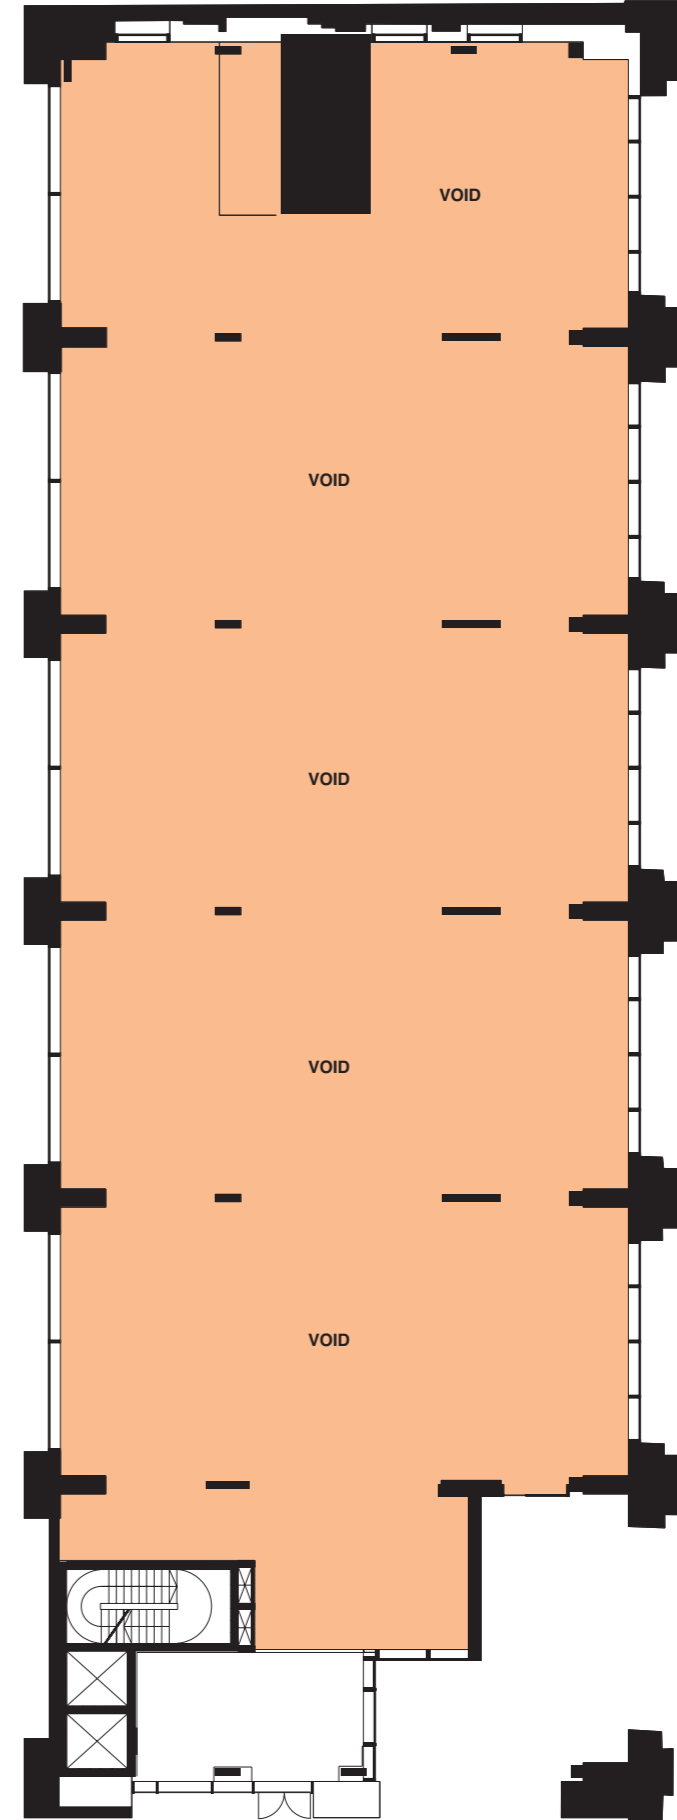

Upper Ground Floor Block E & F

Private Sale

- 1 Bedroom Apartment
- 2 Bedroom Apartment
- Commercial Unit

Block	Floor	Unit No	Bedroom One	Bedroom Two	Living & Kitchen	Unit Size (sq m)	Unit Size (sq ft)
E	UG	EUG.1	2.90 x 4.70	-	3.50 x 7.40	52.50	565
E	UG	EUG.2	4.60 x 5.50	2.55 x 4.30	3.35 x 7.50	74.60	803

Floorplan is indicative only and not to scale.