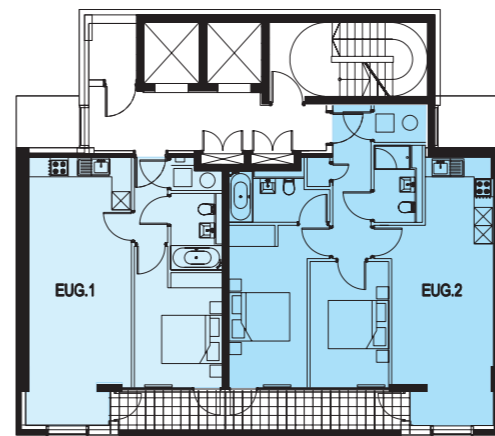

Upper Ground Floor Block E & F

Private Sale

- 1 Bedroom Apartment
- 2 Bedroom Apartment
- Commercial Unit

Block	Floor	Unit No	Bedroom One	Bedroom Two	Living & Kitchen	Unit Size (sq m)	Unit Size (sq ft)
E	UG	EUG.1	2.90 x 4.70	-	3.50 x 7.40	52.50	565
E	UG	EUG.2	4.60 x 5.50	2.55 x 4.30	3.35 x 7.50	74.60	803

Floorplan is indicative only and not to scale.