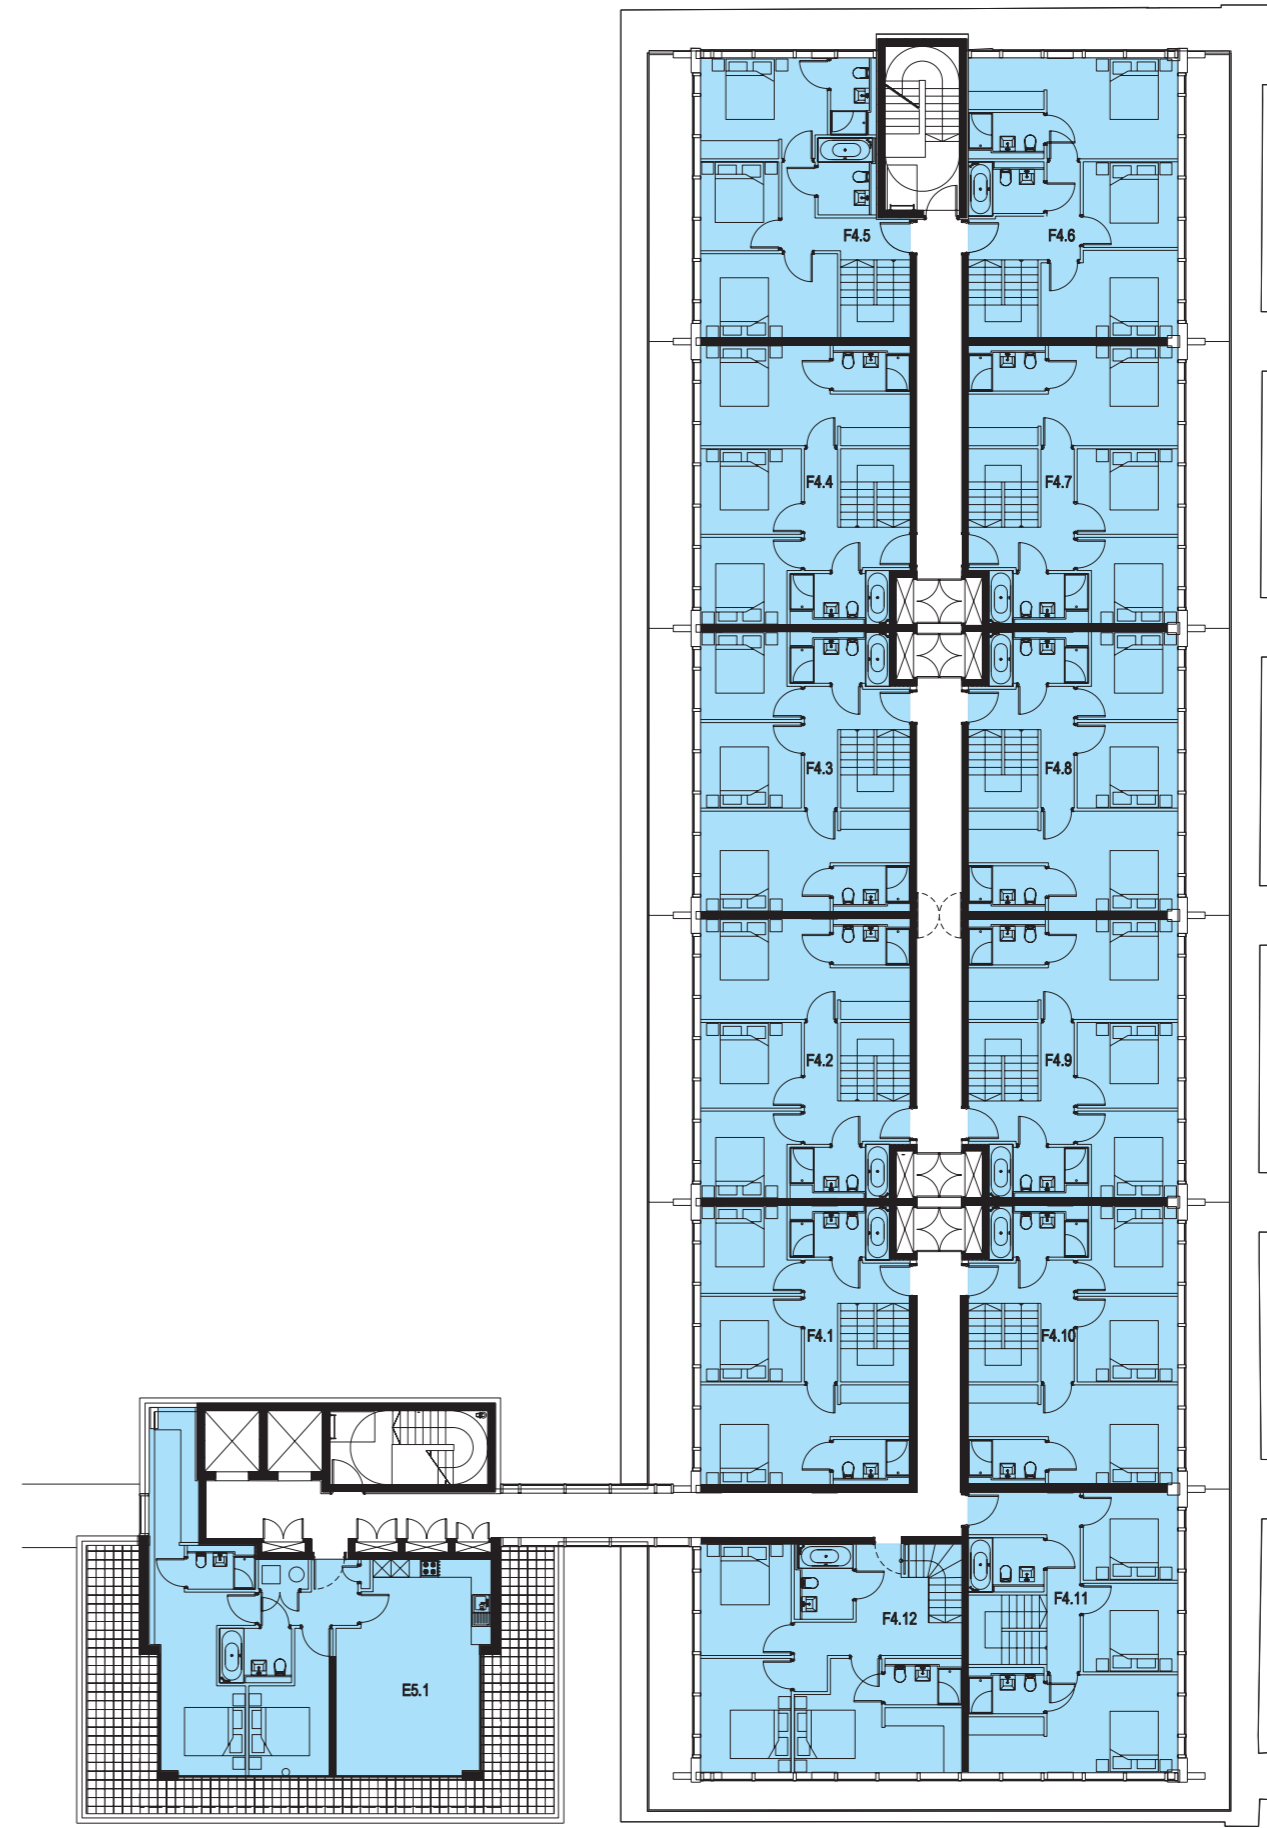

# Fifth Floor Block E & F

Private Sale

2 Bedroom Apartment

Block	Floor	Unit No	Bedroom One	Bedroom Two	Living & Kitchen	Unit Size (sq m)	Unit Size (sq ft)
E	5th	E5.1	3.50 x 7.50	2.80 x 4.80	5.10 x 7.10	84.60	911

Floorplan is indicative only and not to scale.