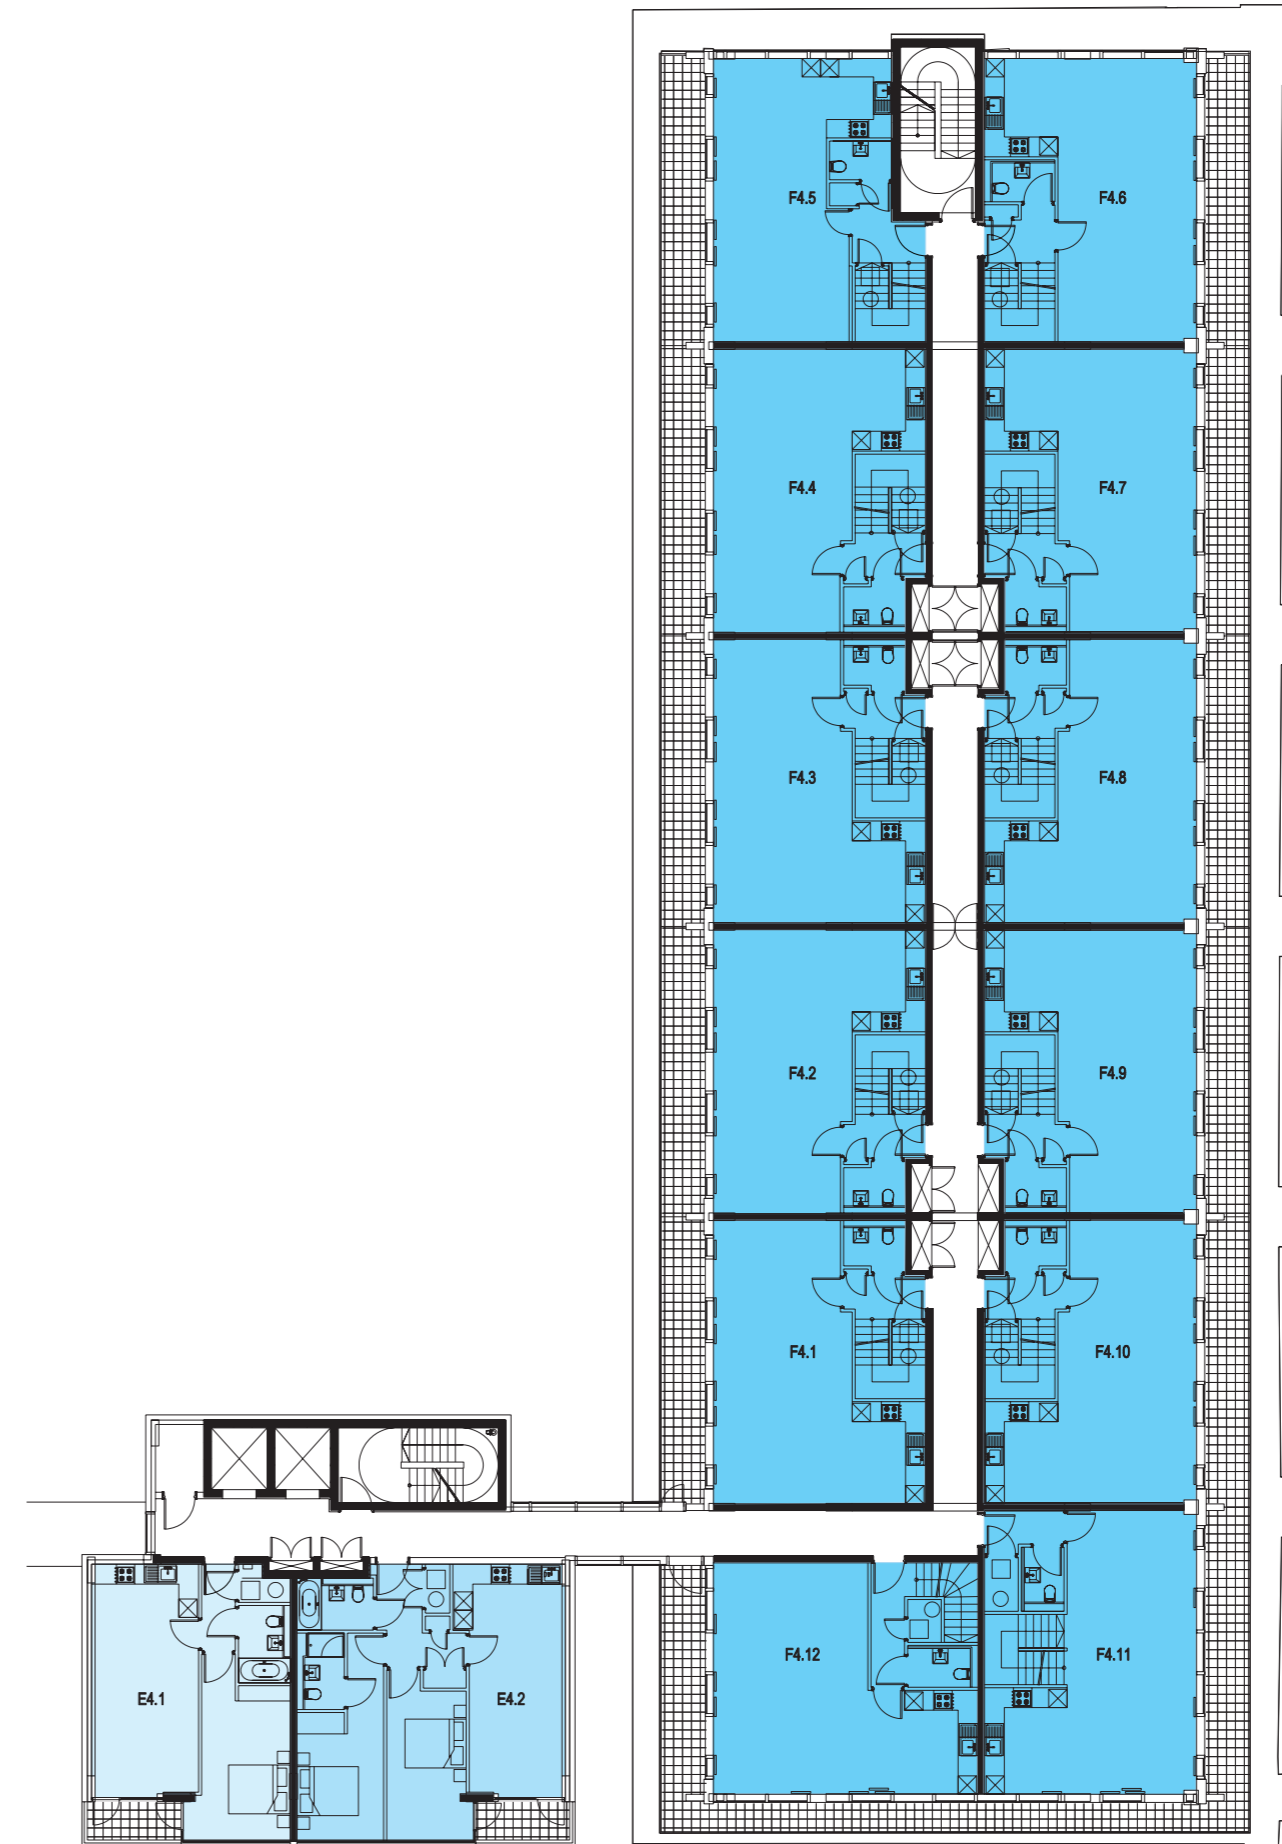

Fourth Floor Block E & F

Private Sale

- 1 Bedroom Apartment
- 2 Bedroom Apartment
- 3 Bedroom Apartment

Block	Floor	Unit No	Bedroom One	Bedroom Two	Bedroom Three	Living & Kitchen	Unit Size (sq m)	Unit Size (sq ft)
E	4th	E4.1	3.45 x 6.00	-	-	3.45 x 7.00	53.90	580
E	4th	E4.2	2.55 x 6.65	3.00 x 5.45	-	3.35 x 7.35	73.90	795
F	4th/5th	F4.1 duplex	7.00 x 3.30	3.30 x 2.80	3.30 x 2.80	6.90 x 9.20	126.20	1,358
F	4th/5th	F4.2 duplex	7.00 x 3.30	3.30 x 2.80	3.30 x 2.80	6.90 x 9.20	126.20	1,358
F	4th/5th	F4.3 duplex	7.00 x 3.30	3.30 x 2.80	3.30 x 2.80	6.90 x 9.20	126.20	1,358
F	4th/5th	F4.4 duplex	7.00 x 3.30	3.30 x 2.80	3.30 x 2.80	6.90 x 9.20	126.20	1,358
F	4th/5th	F4.5 duplex	4.20 x 3.30	4.45 x 2.75	2.50 x 2.90	5.75 x 9.20	117.00	1,259
F	4th/5th	F4.6 duplex	6.90 x 3.30	4.40 x 2.90	3.10 x 2.80	6.75 x 9.20	128.60	1,384
F	4th/5th	F4.7 duplex	7.00 x 3.30	3.30 x 2.80	3.30 x 2.80	6.90 x 9.20	126.20	1,358
F	4th/5th	F4.8 duplex	7.00 x 3.30	3.30 x 2.80	3.30 x 2.80	6.90 x 9.20	126.20	1,358
F	4th/5th	F4.9 duplex	7.00 x 3.30	3.30 x 2.80	3.30 x 2.80	6.90 x 9.20	126.20	1,358
F	4th/5th	F4.10 duplex	7.00 x 3.30	3.30 x 2.80	3.30 x 2.80	6.90 x 9.20	126.20	1,358
F	4th/5th	F4.11 duplex	7.00 x 3.30	3.10 x 2.90	3.10 x 2.90	6.90 x 9.20	128.60	1,384
F	4th/5th	F4.12 duplex	6.00 x 3.70	2.90 x 3.70	2.90 x 3.70	8.70 x 7.90	130.80	1,408

Floorplan is indicative only and not to scale.