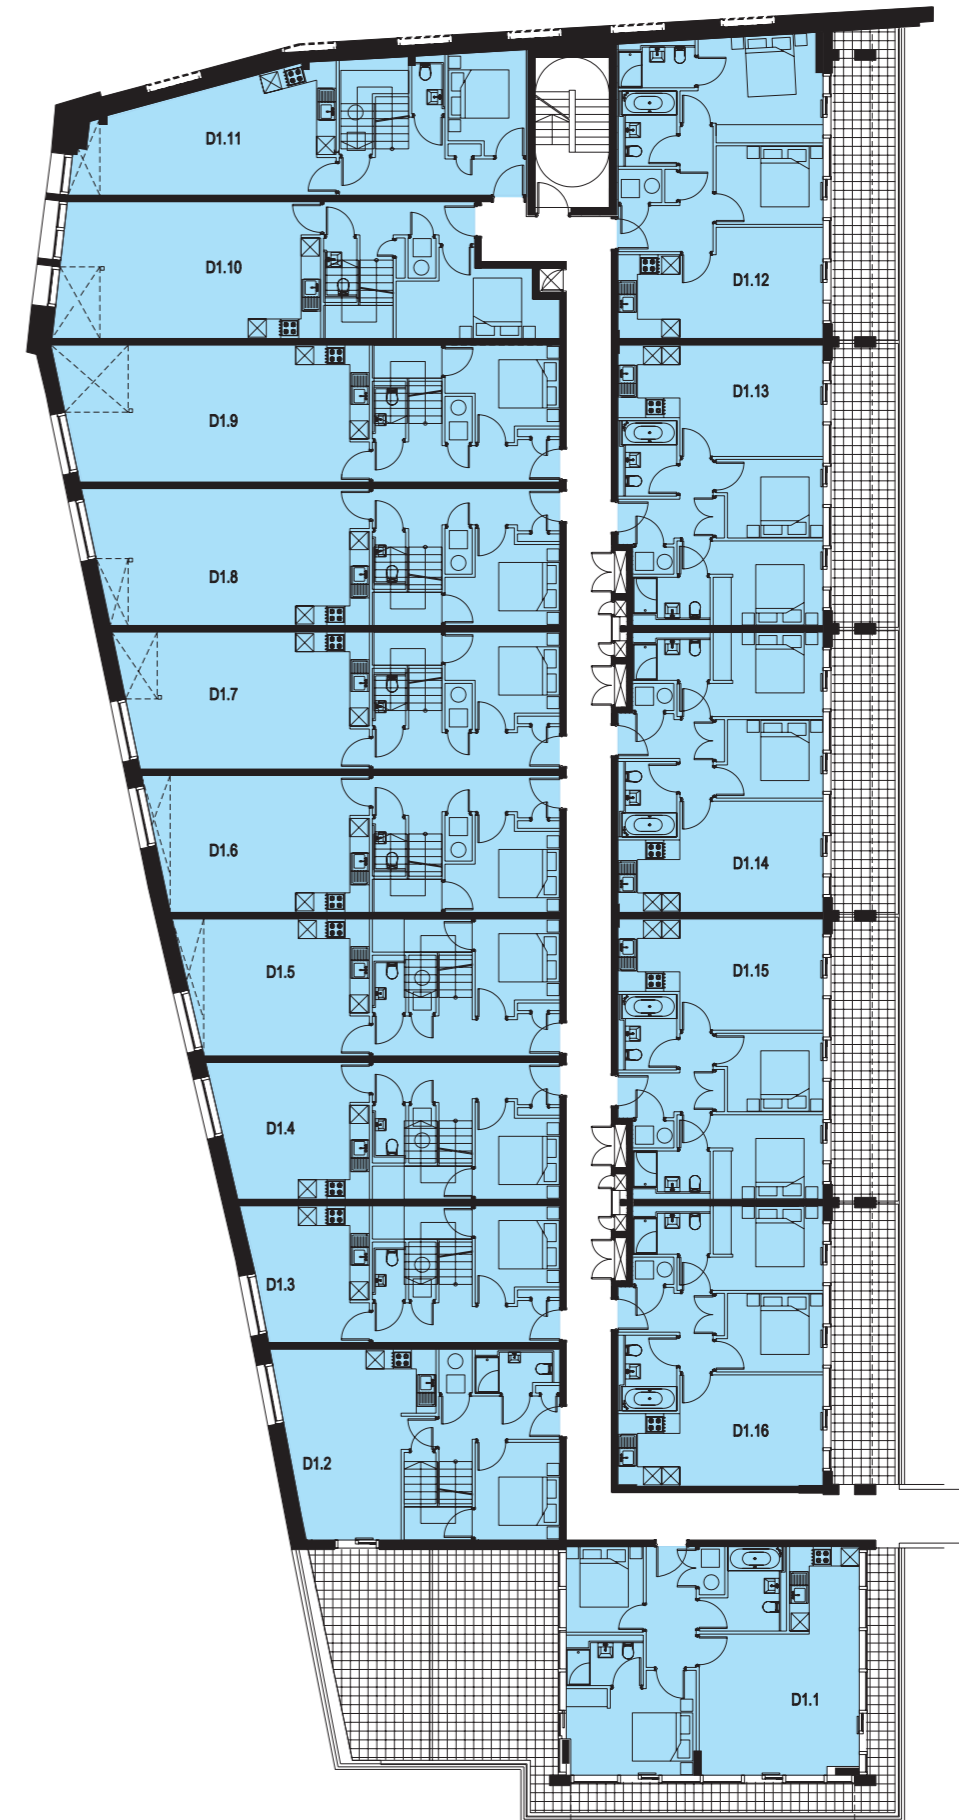

# First Floor Block D

Private Sale

2 Bedroom Apartment

Block	Floor	Unit No	Bedroom One	Bedroom Two	Living & Kitchen	Unit Size (sq m)	Unit Size (sq ft)
D	1st	D1.1	3.40 x 4.25	2.30 x 2.55	7.50 x 5.30	73.40	790
D	1st/2nd	D1.2 duplex	6.25 x 3.90	3.20 x 2.80	6.25 x 5.90	92.40	995
D	1st/2nd	D1.3 duplex	4.50 x 3.25	3.20 x 2.80	4.50 x 4.30	78.10	841
D	1st/2nd	D1.4 duplex	4.50 x 5.10	3.20 x 2.80	4.50 x 5.40	87.40	941
D	1st/2nd	D1.5 duplex	4.50 x 5.10	3.20 x 2.80	4.50 x 6.50	92.80	999
D	1st/2nd	D1.6 duplex	4.50 x 4.50	3.20 x 2.80	4.50 x 7.50	100.10	1,077
D	1st/2nd	D1.7 duplex	4.50 x 5.00	3.20 x 2.80	4.50 x 8.50	106.60	1,147
D	1st/2nd	D1.8 duplex	4.50 x 5.70	3.20 x 2.80	4.50 x 9.50	115.50	1,243
D	1st/2nd	D1.9 duplex	4.10 x 5.70	3.20 x 2.80	4.50 x 10.5	120.00	1,292
D	1st/2nd	D1.10 duplex	4.50 x 5.00	2.90 x 5.85	4.50 x 8.80	110.80	1,193
D	1st/2nd	D1.11 duplex	4.00 x 5.50	3.40 x 2.60	4.40 x 8.80	97.70	1,052
D	1st	D1.12	3.60 x 4.65	4.60 x 3.50	3.65 x 6.80	67.50	727
D	1st	D1.13	2.75 x 4.80	2.60 x 3.15	3.65 x 6.70	61.70	664
D	1st	D1.14	2.75 x 4.80	2.60 x 3.15	3.65 x 6.70	61.70	664
D	1st	D1.15	2.75 x 4.80	2.60 x 3.15	3.65 x 6.70	61.70	664
D	1st	D1.16	2.75 x 4.80	2.60 x 3.15	3.65 x 6.70	61.70	664

Floorplan is indicative only and not to scale.